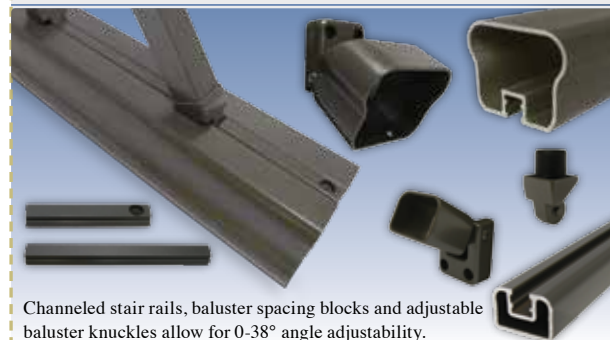

Stair Guard Rail Kit

Channeled stair rails, baluster spacing blocks and adjustable baluster knuckles allow for 0-38° angle adjustability.