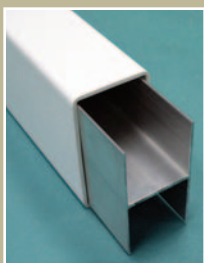

Bottom Support Rails

Support rails feature aluminum reinforcement for extra strength and durability.