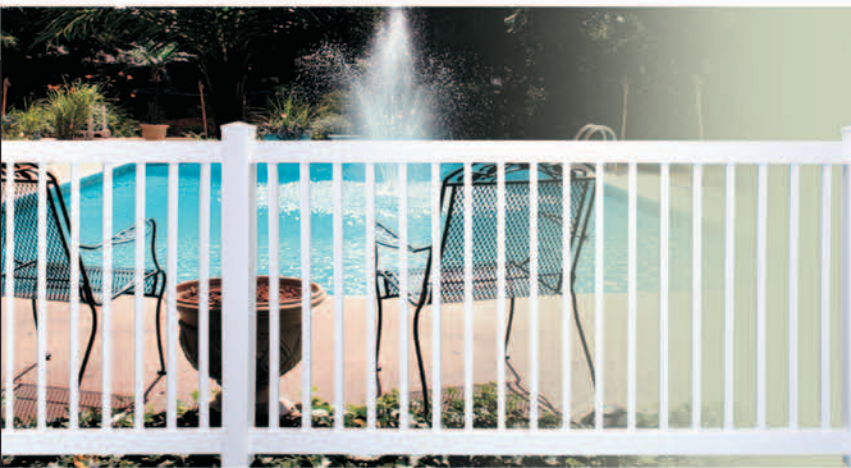

### Definity Rail Features:

2" deep pocket allows greater picket overlap for increased strength. Allows 40% more racking capability than most other pocket rails.

2" x 7" Definity® Rail is the largest, most durable rail available

## KEY LARGO

*Enclosed Pickets Provide the Perfect Fence for Pools – or Parties – White Only*